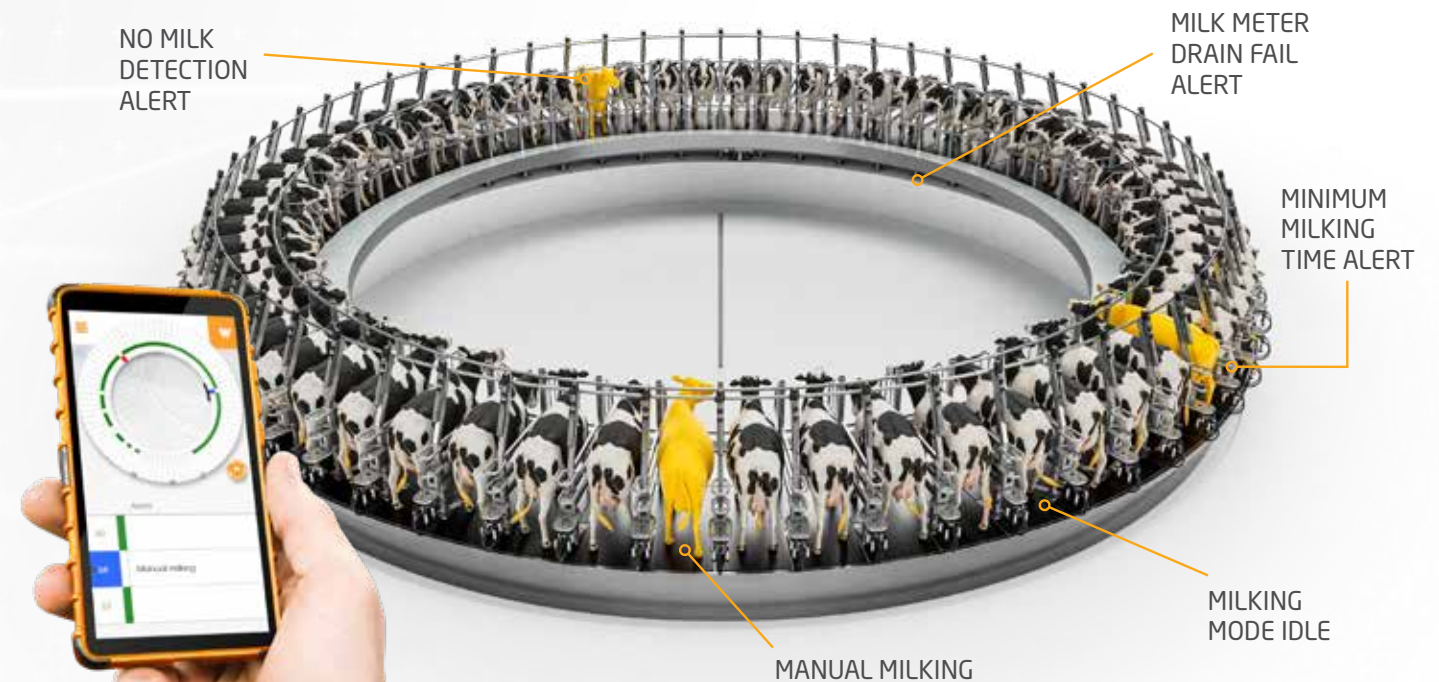

## DAIRYHQ™ CONTROL

Drive your milking productivity and performance with intelligent and intuitive dairy management.

The DairyHQ™ CONTROL module allows you to make adjustments and fine tune your milking machine to optimise it for your farm's unique requirements. Each setting has an on-screen explanation to help the user get the most out of their milking machine.

### A complete visual overview of your rotary

The system is connected to all key milking components to provide you with real-time insights.

### Wireless connectivity

Wireless connectivity allows you to connect to DairyHQ™ CONTROL using almost any phone, tablet or computer.\*

\*(When connected to the in-shed WiFi).

### Modern, easy to use interface

A simple touch-screen interface provides an intuitive user experience, for fast data entry and work routines.